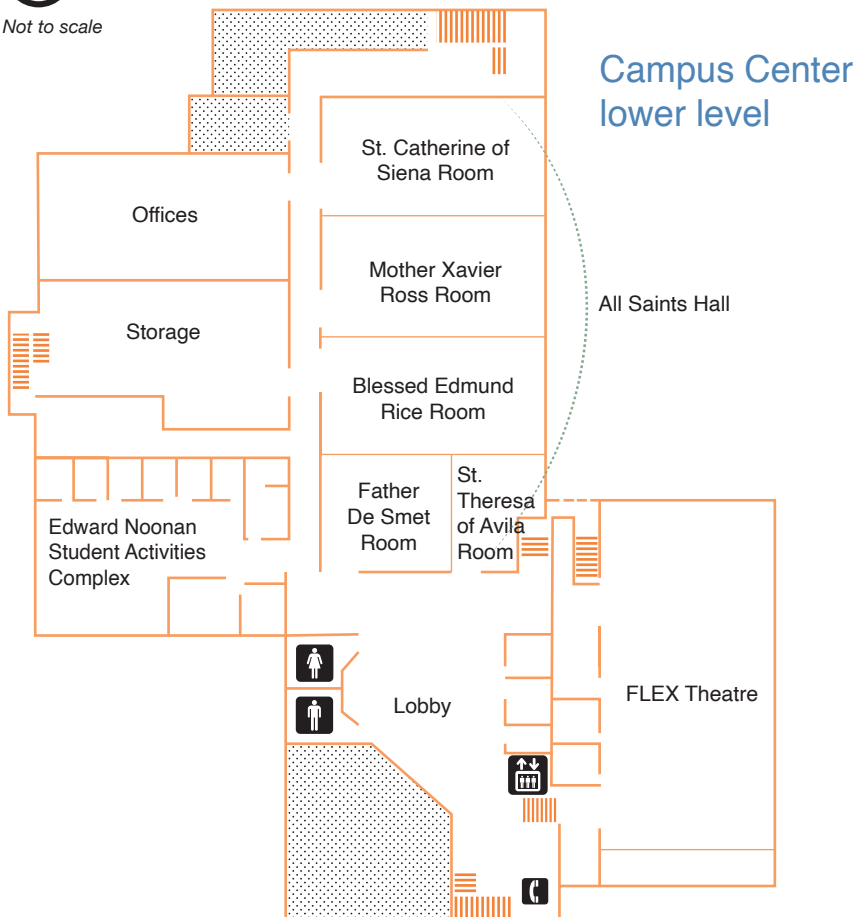

Campus Center

1601 N. Benton Avenue
Helena, MT 59625-0002

www.carroll.edu

406-447-4300

Key

-  Cash machine
-  Dining options
-  Elevator
-  Handicapped access
-  Information desk
-  Men's restroom
-  Public entrance
-  Telephone
-  Women's restroom

Not to scale

-  Areas not open to the public
-  Doors—no public entry
-  Stairs

All restrooms are handicapped accessible.