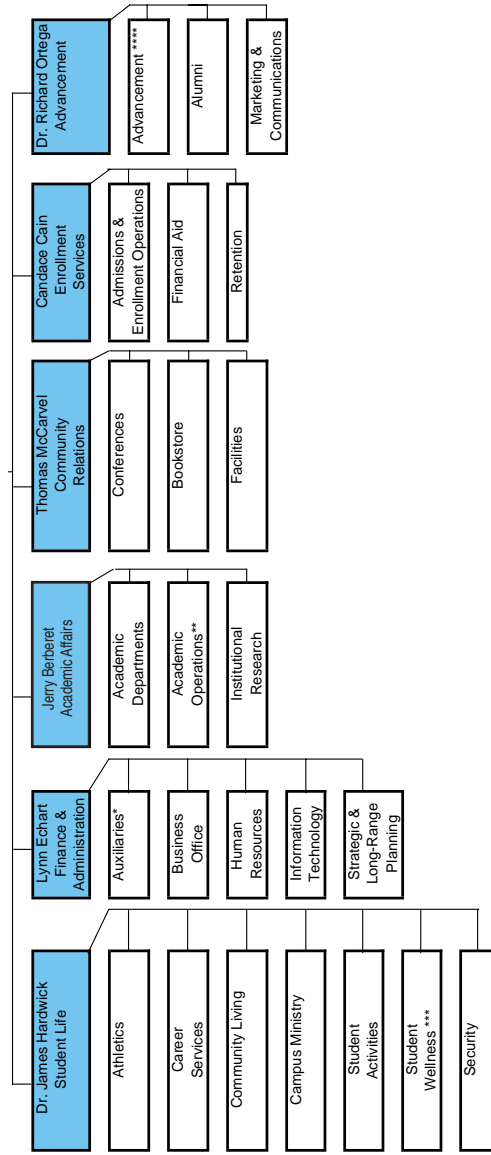

# Administrative Structure

\*Auxiliaries includes Copy Center, Mail Room and Faculty Staff Wellness Program  
 \*\* Academic Operations includes Registrar, Library, Academic Resources, International Programs, ROTC and Assessment  
 \*\*\* Student Wellness includes Counseling Center and Student Health Center  
 \*\*\*\*Includes Grant & Special Projects, Annual Giving, Prospect Research and Major Gifts